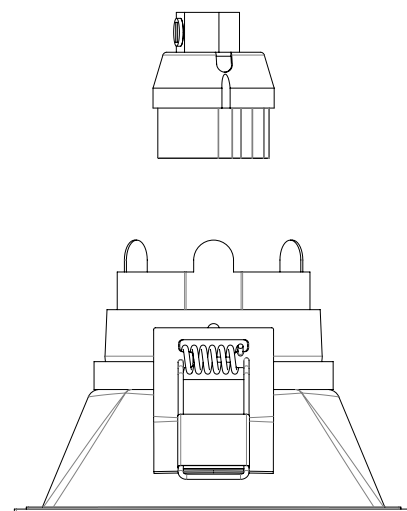

Please note that some dimensions may vary slightly due to manufacturing tolerances, this includes cable entry and fixing holes

Veuillez noter que certaines dimensions peuvent varier légèrement en raison des tolérances de fabrication, y compris l'entrée de câble et les trous de fixation.

Bitte beachten Sie, dass die Maße Fertigungstoleranzen unterliegen und daher in geringem Umfang von der angegebenen Größe abweichen können. Dies gilt auch für Kabeleingänge und Befestigungslöcher.

Si prega notare che possono esserci piccole variazioni in alcune dimensioni dovute alle tolleranze di produzione, queste includono l'ingresso del cavo e i fori di fissaggio.