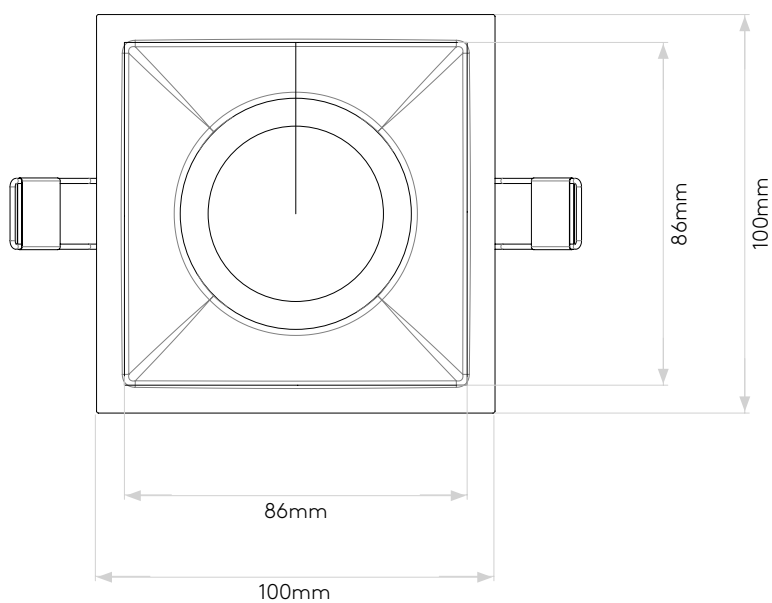

Please note that some dimensions may vary slightly due to manufacturing tolerances, this includes cable entry and fixing holes

Veuillez noter que certaines dimensions peuvent varier légèrement en raison des tolérances de fabrication, y compris l'entrée de câble et les trous de fixation.

Bitte beachten Sie, dass die Maße Fertigungstoleranzen unterliegen und daher in geringem Umfang von der angegebenen Größe abweichen können. Dies gilt auch für Kabeleingänge und Befestigungslöcher.

Si prega notare che possono esserci piccole variazioni in alcune dimensioni dovute alle tolleranze di produzione, queste includono l'ingresso del cavo e i fori di fissaggio.