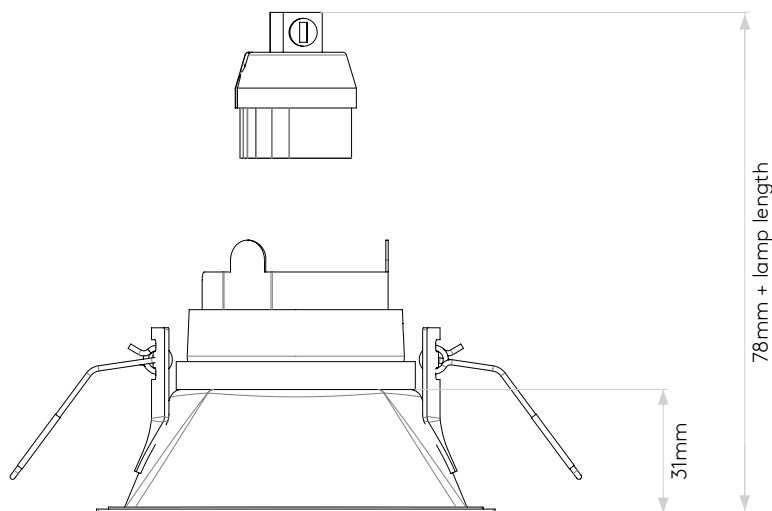

Please note that some dimensions may vary slightly due to manufacturing tolerances, this includes cable entry and fixing holes

Veuillez noter que certaines dimensions peuvent varier légèrement en raison des tolérances de fabrication, y compris l'entrée de câble et les trous de fixation.

Bitte beachten Sie, dass die Maße Fertigungstoleranzen unterliegen und daher in geringem Umfang von der angegebenen Größe abweichen können. Dies gilt auch für Kabeleingänge und Befestigungslöcher.

Si prega notare che possono esserci piccole variazioni in alcune dimensioni dovute alle tolleranze di produzione, queste includono l'ingresso del cavo e i fori di fissaggio.