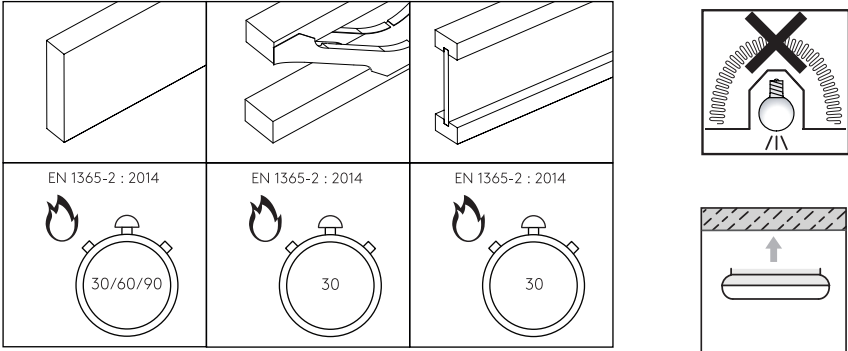

Minima Slimline

astro

Fire-Rated

1

2

3