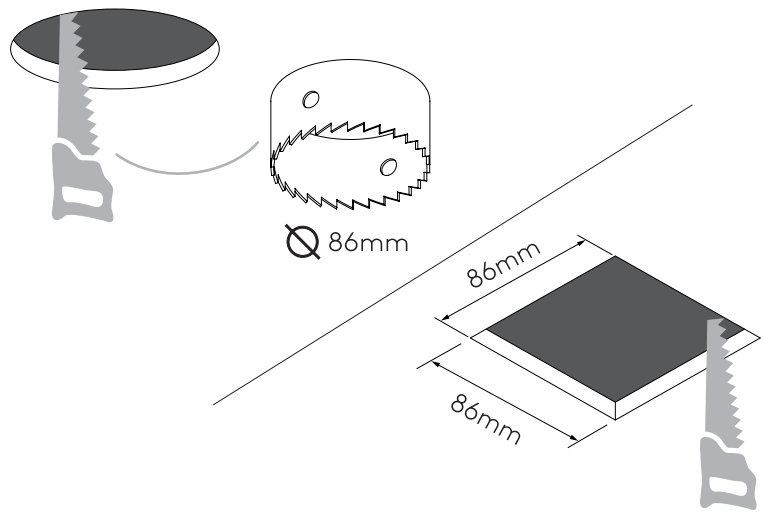

Minima Slimline

astro

Fire-Rated

1

2

3