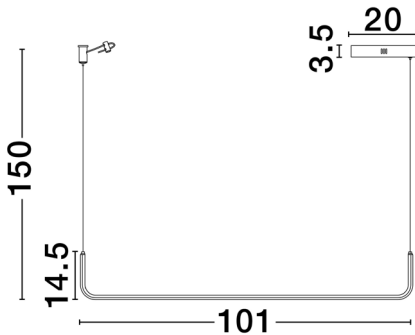

TECHNICAL DRAWING

GENERAL INFORMATION

Product Code	9001102
Collection	Decorative
Product Category	Suspension
Product Family	Strita
Mounting Location	Ceiling
Application Environment	Indoor
Specifications	

DIMENSION & WEIGHT

LxWxH (cm)	L: 101 W: 7 H: 150
Cut out (cm)	N/A
Weight (Kgr)	0.7

MATERIAL & COLOR

Product Color	Black
Body Material	Steel & Aluminium

APPLICATION & MOUNTING

Ambient Working Temp.	Max 45 oC
Type of Protection	IP20
Dimmable	No
Type of Dimming	N/A
Mounting type	Surface
Mounting Depth (cm)	N/A
Led Module Replaceable	No
Light Source	LED

NOVA LUCE S.A

Schimatari Viotias
32009, Greece

+30 22620 58 121
+30 22620 56 743

info@novaluce.com
www.novaluce.com