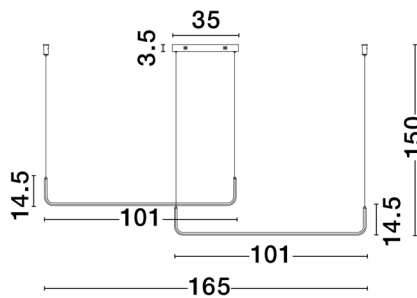

NOVA LUCE

PRODUCT DATASHEET

Version: 001

PRODUCT PHOTOGRAPH

TECHNICAL DRAWING

GENERAL INFORMATION

Product Code	9001103
Collection	Decorative
Product Category	Suspension
Product Family	Strita
Mounting Location	Ceiling
Application Environment	Indoor
Specifications	

DIMENSION & WEIGHT

LxWxH (cm)	L: 165 W: 7 H: 150
Cut out (cm)	N/A
Weight (Kgr)	1.3

MATERIAL & COLOR

Product Color	Black
Body Material	Steel & Aluminium

APPLICATION & MOUNTING

Ambient Working Temp.	Max 45 oC
Type of Protection	IP20
Dimmable	Yes
Type of Dimming	Triac
Mounting type	Surface
Mounting Depth (cm)	N/A
Led Module Replaceable	No
Light Source	LED

Power (Nominal)	42 W
Input voltage (Nominal)	220-240Vac
Mains Frequency	50/60Hz

PHOTOMETRICAL DATA

Luminous Flux	1849 lm
Color Temperature	3200K
Light Color (Designation)	Warm White

WARRANTY

Warranty	3 Years
----------	----------------