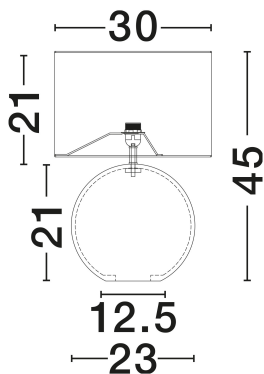

TECHNICAL DRAWING

GENERAL INFORMATION

Product Code	9001124
Collection	Indoor
Product Category	Table
Product Family	Ever
Mounting Location	Table
Application Environment	Indoor
Specifications	N/A

DIMENSION & WEIGHT

LxWxH (cm)	D: 30 H: 44.5
Cut Out (cm)	N/A
Weight (Kgr)	0.98

MATERIAL & COLOR

Product Color	Oak
Body Material	Papier Mache

APPLICATION & MOUNTING

Ambient Working Temp.	Max 45°C
Type of Protection	IP20
Dimmable	Yes
Type of Dimming	N/A
Mounting type	Surface
Mounting Depth (cm)	N/A
Led Module Replaceable	Yes
Light Source	E27

NOVA LUCE S.A

Schimatari Viotias
32009, Greece

+30 22620 58 121
+30 22620 56 743

info@novaluce.com
www.novaluce.com