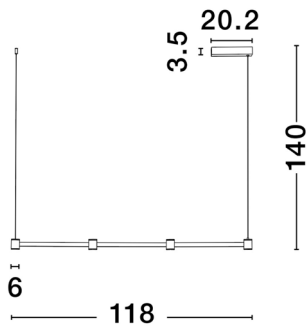

NOVA LUCE

PRODUCT DATASHEET

Version: 001

PRODUCT PHOTOGRAPH

TECHNICAL DRAWING

GENERAL INFORMATION

Product Code	9002051
Collection	Decorative
Product Category	Suspension
Product Family	Puize
Mounting Location	Ceiling
Application Environment	Indoor
Specifications	

DIMENSION & WEIGHT

LxWxH (cm)	L:118 W:6 H:140
Cut out (cm)	N/A
Weight (Kgr)	1.2

MATERIAL & COLOR

Product Color	Black
Body Material	Aluminium

APPLICATION & MOUNTING

Ambient Working Temp.	Max 45 oC
Type of Protection	IP20
Dimmable	Yes
Type of Dimming	Triac
Mounting type	Surface
Mounting Depth (cm)	N/A
Led Module Replaceable	No
Light Source	LED

Power (Nominal)	24 W
Input voltage (Nominal)	220-240Vac
Mains Frequency	50/60Hz

PHOTOMETRICAL DATA

Luminous Flux	2316 lm
Color Temperature	3000K
Light Color (Designation)	Warm White

WARRANTY

Warranty	3 Years
----------	----------------