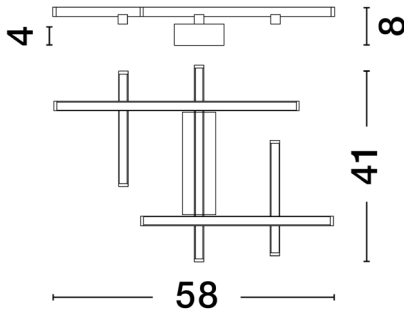

NOVA LUCE

PRODUCT DATASHEET

Version: 001

PRODUCT PHOTOGRAPH

TECHNICAL DRAWING

GENERAL INFORMATION

Product Code	9002057
Collection	Decorative
Product Category	Ceiling
Product Family	Pace
Mounting Location	Ceiling
Application Environment	Indoor
Specifications	

DIMENSION & WEIGHT

LxWxH (cm)	L: 58 W: 41 H: 4
Cut out (cm)	N/A
Weight (Kgr)	1.0

MATERIAL & COLOR

Product Color	White
Body Material	Aluminium & Acrylic

APPLICATION & MOUNTING

Ambient Working Temp.	Max 45 oC
Type of Protection	IP20
Dimmable	Yes
Type of Dimming	Triac
Mounting type	Surface
Mounting Depth (cm)	N/A
Led Module Replaceable	No
Light Source	LED