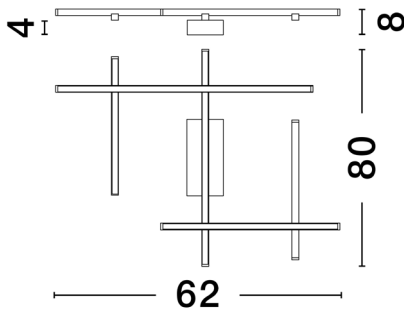

NOVA LUCE

PRODUCT DATASHEET

Version: 001

PRODUCT PHOTOGRAPH

TECHNICAL DRAWING

GENERAL INFORMATION

Product Code	9002059
Collection	Decorative
Product Category	Ceiling
Product Family	Pace
Mounting Location	Ceiling
Application Environment	Indoor
Specifications	

DIMENSION & WEIGHT

LxWxH (cm)	L: 80 W: 62 H: 4
Cut out (cm)	N/A
Weight (Kgr)	2.0

MATERIAL & COLOR

Product Color	White
Body Material	Aluminium & Acrylic

APPLICATION & MOUNTING

Ambient Working Temp.	Max 45 oC
Type of Protection	IP20
Dimmable	Yes
Type of Dimming	Triac
Mounting type	Surface
Mounting Depth (cm)	N/A
Led Module Replaceable	No
Light Source	LED