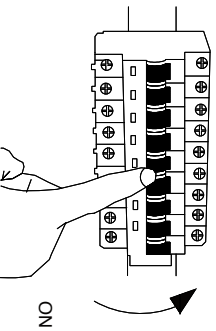

# NOVA LUCE

9004017

1

Turn off the general switch

6

Turn on the general switch

1. Turn off general switch
2. Drill a hole, apply plastic anchors
3. Apply screws
4. Connect the wires
5. Put it in place & Apply side screws
6. Turn on the general switch