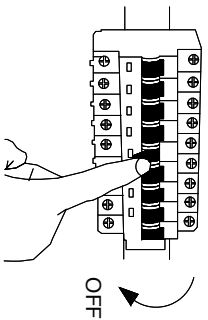

# NOVA LUCE

9004017

1

Turn off the general switch

6

Turn on the general switch

1. Turn off general switch
2. Drill a hole, apply plastic anchors
3. Apply screws
4. Connect the wires
5. Put it in place & Apply side screws
6. Turn on the general switch