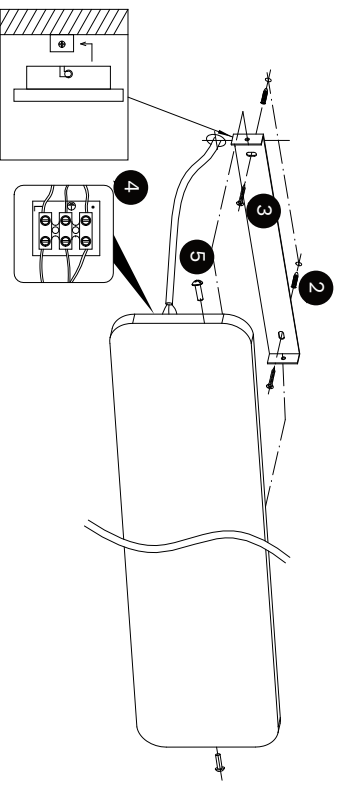

# NOVA LUCE

9004017

1

Turn off the general switch

6

Turn on the general switch

1. Turn off general switch
2. Drill a hole, apply plastic anchors
3. Apply screws
4. Connect the wires
5. Put it in place & Apply side screws
6. Turn on the general switch