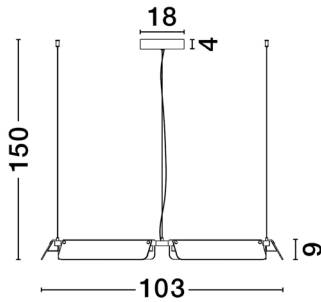

TECHNICAL DRAWING

GENERAL INFORMATION

Product Code	9009131
Collection	Decorative
Product Category	Suspension
Product Family	Apnea
Mounting Location	Ceiling
Application Environment	Indoor
Specifications	

DIMENSION & WEIGHT

LxWxH (cm)	D: 103 H: 150
Cut out (cm)	N/A
Weight (Kgr)	9.0

MATERIAL & COLOR

Product Color	Black & Gold
Body Material	Metal & Glass

APPLICATION & MOUNTING

Ambient Working Temp.	Max 45 oC
Type of Protection	IP20
Dimmable	Yes
Type of Dimming	Triac
Mounting type	Surface
Mounting Depth (cm)	N/A
Led Module Replaceable	No
Light Source	LED

NOVA LUCE S.A

Schimatari Viotias
32009, Greece

+30 22620 58 121
+30 22620 56 743

info@novaluce.com
www.novaluce.com