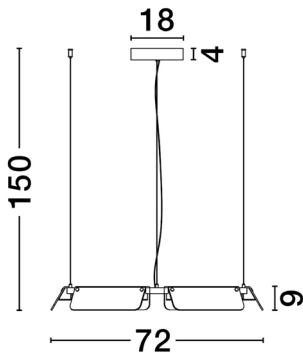

NOVA LUCE

PRODUCT DATASHEET

Version: 001

PRODUCT PHOTOGRAPH

TECHNICAL DRAWING

GENERAL INFORMATION

Product Code	9009132
Collection	Decorative
Product Category	Suspension
Product Family	Apnea
Mounting Location	Ceiling
Application Environment	Indoor
Specifications	

DIMENSION & WEIGHT

LxWxH (cm)	D: 72 H: 150
Cut out (cm)	N/A
Weight (Kgr)	6.0

MATERIAL & COLOR

Product Color	Black & Gold
Body Material	Metal & Glass

APPLICATION & MOUNTING

Ambient Working Temp.	Max 45 oC
Type of Protection	IP20
Dimmable	Yes
Type of Dimming	Triac
Mounting type	Surface
Mounting Depth (cm)	N/A
Led Module Replaceable	No
Light Source	LED

Power (Nominal)	39 W
Input voltage (Nominal)	220-240Vac
Mains Frequency	50/60Hz

PHOTOMETRICAL DATA

Luminous Flux	4822 lm
Color Temperature	3000K
Light Color (Designation)	Warm White

WARRANTY

Warranty	3 Years
----------	----------------