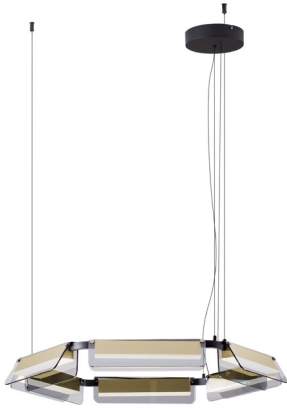

NOVA LUCE

PRODUCT DATASHEET

Version: 001

PRODUCT PHOTOGRAPH

TECHNICAL DRAWING

GENERAL INFORMATION

Product Code	9009132
Collection	Decorative
Product Category	Suspension
Product Family	Apnea
Mounting Location	Ceiling
Application Environment	Indoor
Specifications	

DIMENSION & WEIGHT

LxWxH (cm)	D: 72 H: 150
Cut out (cm)	N/A
Weight (Kgr)	6.0

MATERIAL & COLOR

Product Color	Black & Gold
Body Material	Metal & Glass

APPLICATION & MOUNTING

Ambient Working Temp.	Max 45 oC
Type of Protection	IP20
Dimmable	Yes
Type of Dimming	Triac
Mounting type	Surface
Mounting Depth (cm)	N/A
Led Module Replaceable	No
Light Source	LED