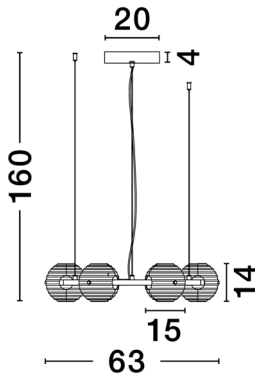

NOVA LUCE

PRODUCT DATASHEET

Version: 001

PRODUCT PHOTOGRAPH

TECHNICAL DRAWING

GENERAL INFORMATION

Product Code	9009135
Collection	Decorative
Product Category	Suspension
Product Family	Las
Mounting Location	Ceiling
Application Environment	Indoor
Specifications	

DIMENSION & WEIGHT

LxWxH (cm)	D: 63 H: 160
Cut out (cm)	N/A
Weight (Kgr)	7.1

MATERIAL & COLOR

Product Color	Black & Gold & Gray
Body Material	Metal & Glass

APPLICATION & MOUNTING

Ambient Working Temp.	Max 45 oC
Type of Protection	IP20
Dimmable	Yes
Type of Dimming	Triac
Mounting type	Surface
Mounting Depth (cm)	N/A
Led Module Replaceable	No
Light Source	LED

Power (Nominal)	60 W
Input voltage (Nominal)	220-240Vac
Mains Frequency	50/60Hz

PHOTOMETRICAL DATA

Luminous Flux	6087 lm
Color Temperature	3000K
Light Color (Designation)	Warm White

WARRANTY

Warranty	3 Years
----------	----------------