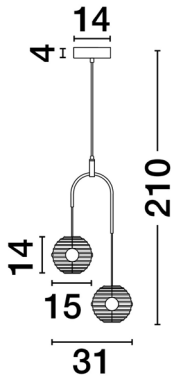

NOVA LUCE

PRODUCT DATASHEET

Version: 001

PRODUCT PHOTOGRAPH

TECHNICAL DRAWING

GENERAL INFORMATION

Product Code	9009138
Collection	Decorative
Product Category	Suspension
Product Family	Las
Mounting Location	Ceiling
Application Environment	Indoor
Specifications	

DIMENSION & WEIGHT

LxWxH (cm)	D: 31 H: 210
Cut out (cm)	N/A
Weight (Kgr)	2.6

MATERIAL & COLOR

Product Color	Black & Gold & Gray
Body Material	Metal & Glass

APPLICATION & MOUNTING

Ambient Working Temp.	Max 45 oC
Type of Protection	IP20
Dimmable	No
Type of Dimming	N/A
Mounting type	Surface
Mounting Depth (cm)	N/A
Led Module Replaceable	No
Light Source	LED

Power (Nominal)	20 W
Input voltage (Nominal)	220-240Vac
Mains Frequency	50/60Hz

PHOTOMETRICAL DATA

Luminous Flux	2527 lm
Color Temperature	3000K
Light Color (Designation)	Warm White

WARRANTY

Warranty	3 Years
----------	----------------