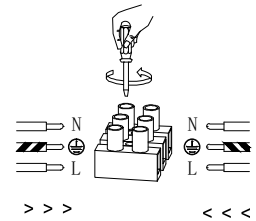

NOVA LUCE

9009246

1

Turn off the general switch

2

Drill holes & apply plastic anchors
With screws

3

Connect the wires

4

Apply the side screws

5

Apply the bulb

6

Apply the glass

7

Turn on the general switch