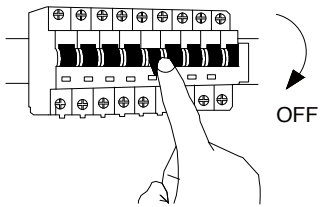

NOVA LUCE

9009246

1

Turn off the general switch

2

Drill holes & apply plastic anchors
With screws

3

Connect the wires

4

Apply the side screws

5

Apply the bulb

6

Apply the glass

7

Turn on the general switch