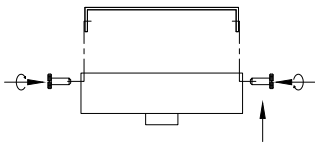

NOVA LUCE

9009246

1

Turn off the general switch

2

Drill holes & apply plastic anchors
With screws

3

Connect the wires

4

Apply the side screws

5

Apply the bulb

6

Apply the glass

7

Turn on the general switch