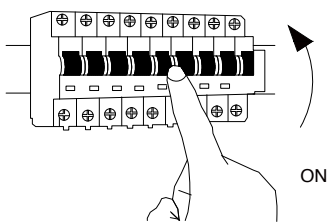

NOVA LUCE

9009246

1

Turn off the general switch

2

Drill holes & apply plastic anchors
With screws

3

Connect the wires

4

Apply the side screws

5

Apply the bulb

6

Apply the glass

7

Turn on the general switch