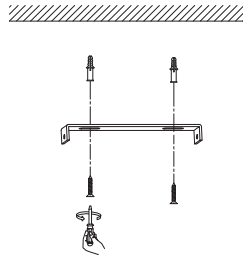

NOVA LUCE

9009246

1

Turn off the general switch

2

Drill holes & apply plastic anchors
With screws

3

Connect the wires

4

Apply the side screws

5

Apply the bulb

6

Apply the glass

7

Turn on the general switch