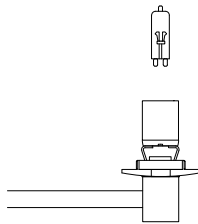

NOVA LUCE

9009246

1

Turn off the general switch

2

Drill holes & apply plastic anchors
With screws

3

Connect the wires

4

Apply the side screws

5

Apply the bulb

6

Apply the glass

7

Turn on the general switch