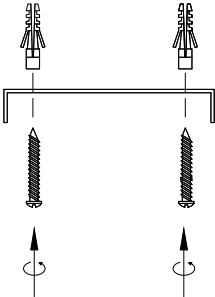

NOVA LUCE

9009260

1. Turn off the general switch

2. Apply screws into plastic anchors

3. Connect wires

4. Tie up side screws

5. Fix it in place with the screw

6. Insert the bulb with the acrylic