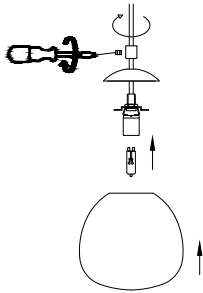

NOVA LUCE

9009260

1. Turn off the general switch

2. Apply screws into plastic anchors

3. Connect wires

4. Tie up side screws

5. Fix it in place with the screw

6. Insert the bulb with the acrylic