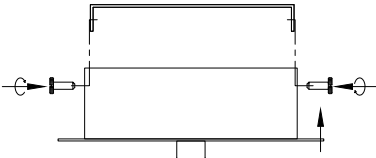

NOVA LUCE

9009260

1. Turn off the general switch

2. Apply screws into plastic anchors

3. Connect wires

4. Tie up side screws

5. Fix it in place with the screw

6. Insert the bulb with the acrylic