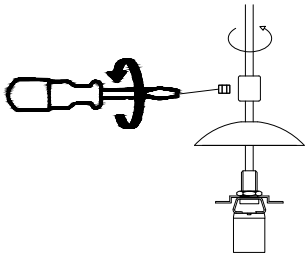

NOVA LUCE

9009260

1. Turn off the general switch

2. Apply screws into plastic anchors

3. Connect wires

4. Tie up side screws

5. Fix it in place with the screw

6. Insert the bulb with the acrylic