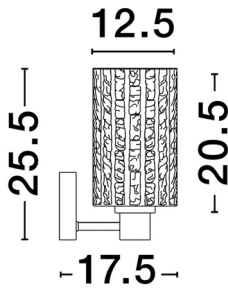

GENERAL INFORMATION

Product Code	9009277
Collection	Decorative
Product Category	Wall
Product Family	Certa
Mounting Location	Wall
Application Environment	Indoor
Specifications	

DIMENSION & WEIGHT

LxWxH (cm)	L:12.5 W:17.5 H:25.5
Cut out (cm)	N/A
Weight (Kgr)	1.1

MATERIAL & COLOR

Product Color	Gold
Body Material	Metal & Glass

APPLICATION & MOUNTING

Ambient Working Temp.	Max 45 oC
Type of Protection	IP20
Dimmable	Depend On Lamp
Type of Dimming	Depend On Lamp
Mounting type	Surface
Mounting Depth (cm)	N/A
Led Module Replaceable	Yes
Light Source	LED E27

NOVA LUCE S.A

Schimatari Viotias
32009, Greece

+30 22620 58 121
+30 22620 56 743

info@novaluce.com
www.novaluce.com