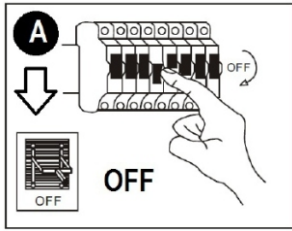

ATTENTION: FOR THIS OPERATION YOU HAVE TO CUT OFF THE POWER

MAXIMUM
220-240V~ 50/60Hz
LED G9 1X5Watt

NOVA LUCE

9010223