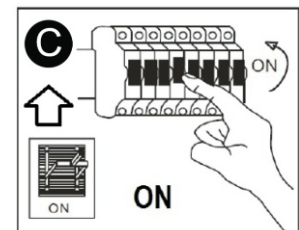

ATTENTION: FOR THIS OPERATION YOU HAVE TO CUT OFF THE POWER

MAXIMUM
220-240V~ 50/60Hz
LED G9 1X5Watt

NOVA LUCE

9010223