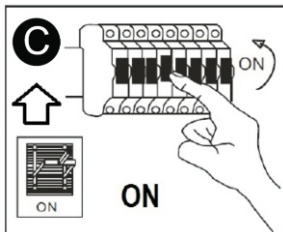

ATTENTION: FOR THIS OPERATION YOU HAVE TO CUT OFF THE POWER

MAXIMUM
220-240V~ 50/60Hz
LED GU10 1X10 Watt

NOVA LUCE

9010226

Finish