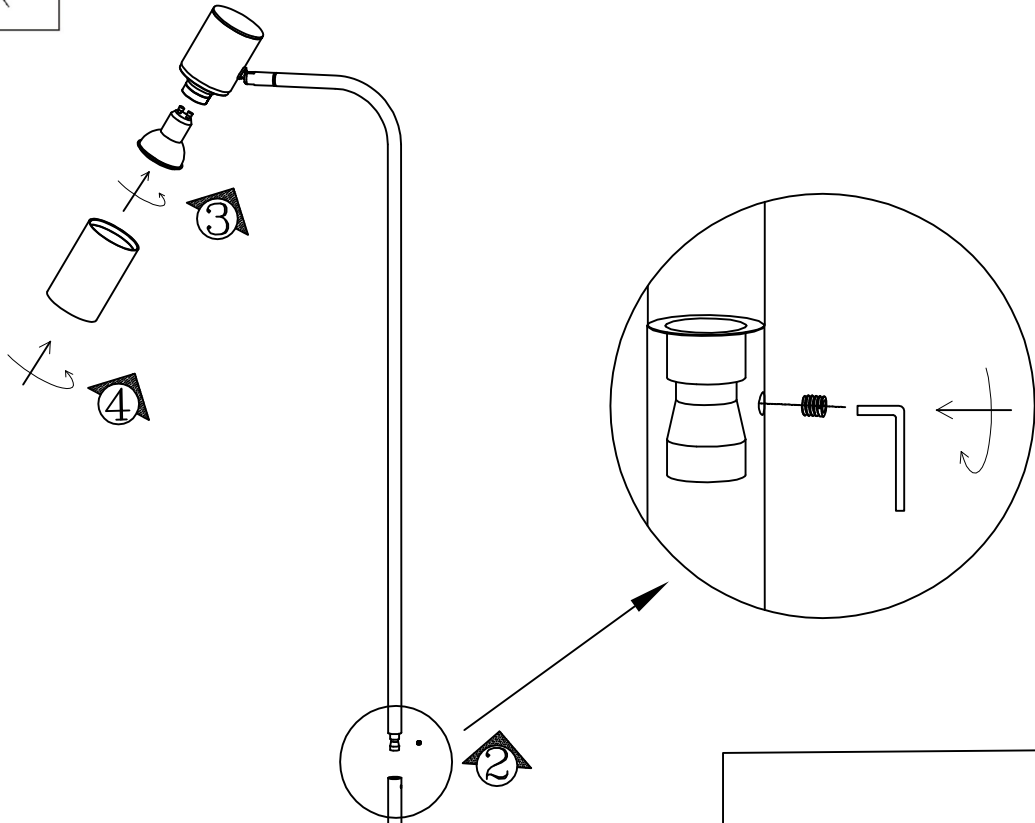

ATTENTION: FOR THIS OPERATION YOU HAVE TO CUT OFF THE POWER

MAXIMUM
220-240V~ 50/60Hz
LED GU10 1X10 Watt

NOVA LUCE

9010226

Finish