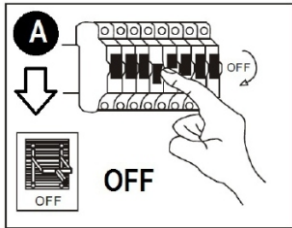

ATTENTION: FOR THIS OPERATION YOU HAVE TO CUT OFF THE POWER

MAXIMUM
220-240V~ 50/60Hz
LED GU10 1X10 Watt

NOVA LUCE

9010226

Finish