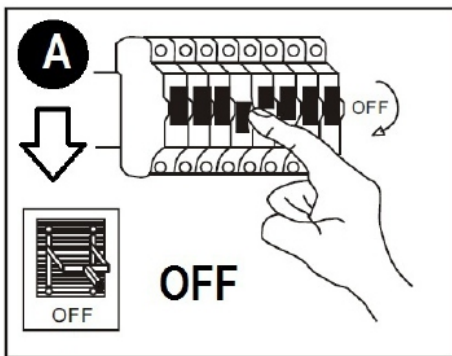

ATTENTION: FOR THIS OPERATION YOU HAVE TO CUT OFF THE POWER

MAXIMUM
220-240V~ 50/60Hz
GU10 LED Max 14W

NOVA LUCE

9010230