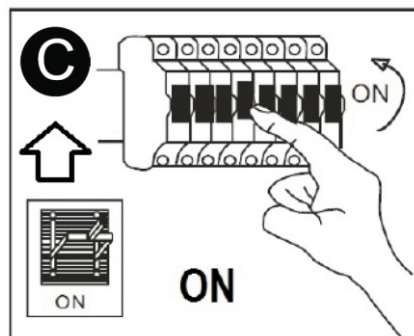

ATTENTION: FOR THIS OPERATION YOU HAVE TO CUT OFF THE POWER

MAXIMUM
220-240V~ 50/60Hz
GU10 LED Max 14W

NOVA LUCE

9010230