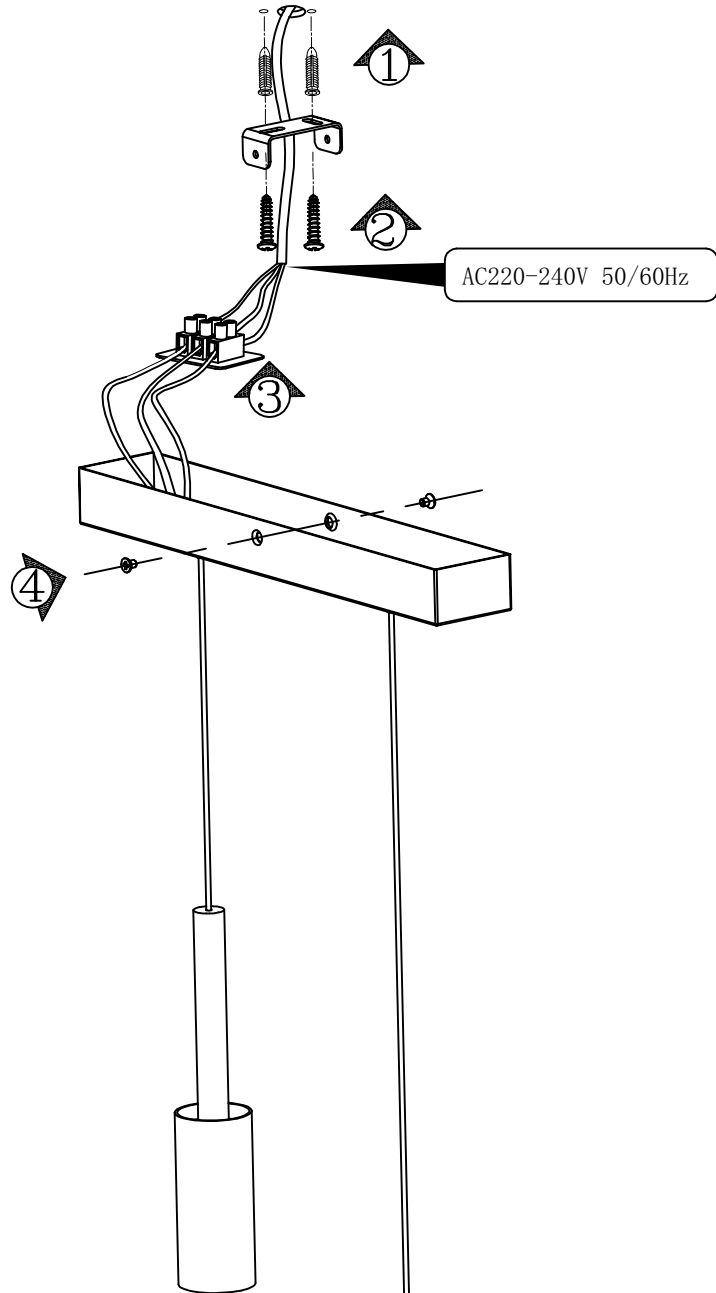

ATTENTION: FOR THIS OPERATION YOU HAVE TO CUT OFF THE POWER

MAXIMUM
220-240V~ 50/60Hz
GU10 LED Max 14W

NOVA LUCE

9010230