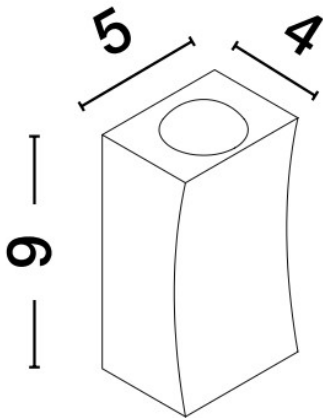

NOVA LUCE

PRODUCT DATASHEET

Version: 001

PRODUCT PHOTOGRAPH

TECHNICAL DRAWING

GENERAL INFORMATION

Product Code	9026117
Collection	Outdoor
Product Category	Wall
Product Family	DEWEI
Mounting Location	Wall
Application Environment	Outdoor

DIMENSION & WEIGHT

LxWxH (cm)	L: 5 W: 4 H: 9
Cut out (cm)	N/A
Weight (Kgr)	0.2

MATERIAL & COLOR

Product Color	Black
Body Material	Aluminum-Acrylic

APPLICATION & MOUNTING

Ambient Working Temp.	Max 40 oC
Type of Protection	IP54
Dimmable	No
Type of Dimming (Optional)	N/A
Mounting type	Surface
Mounting Depth (cm)	N/A
Led Module Replaceable	No
Light Source	LED