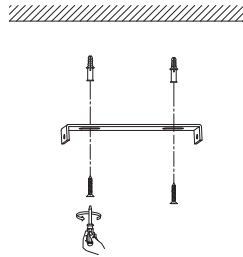

# NOVA LUCE

9028851

1

Turn off the general switch

2

Drill holes & apply plastic anchors  
With screws

3

Connect the wires

4

Apply the side screws

5

Apply the bulb

6

Apply the glass

7

Turn on the general switch