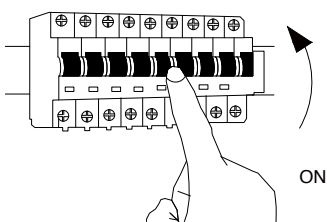

# NOVA LUCE

9028851

1

Turn off the general switch

2

Drill holes & apply plastic anchors  
With screws

3

Connect the wires

4

Apply the side screws

5

Apply the bulb

6

Apply the glass

7

Turn on the general switch