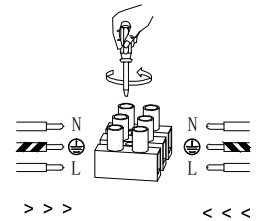

# NOVA LUCE

9028851

1

Turn off the general switch

2

Drill holes & apply plastic anchors  
With screws

3

Connect the wires

4

Apply the side screws

5

Apply the bulb

6

Apply the glass

7

Turn on the general switch