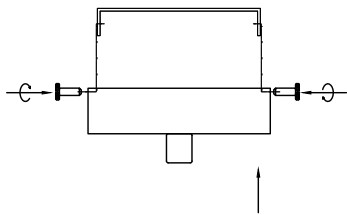

# NOVA LUCE

9028851

1

Turn off the general switch

2

Drill holes & apply plastic anchors  
With screws

3

Connect the wires

4

Apply the side screws

5

Apply the bulb

6

Apply the glass

7

Turn on the general switch