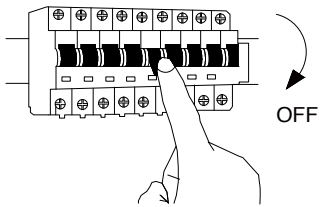

# NOVA LUCE

9028851

1

Turn off the general switch

2

Drill holes & apply plastic anchors  
With screws

3

Connect the wires

4

Apply the side screws

5

Apply the bulb

6

Apply the glass

7

Turn on the general switch