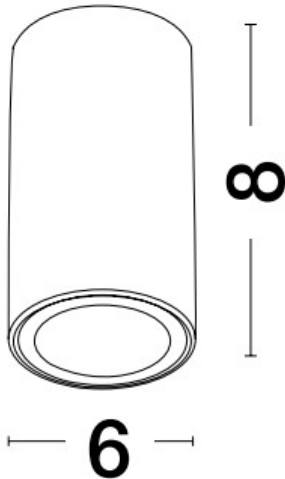

NOVA LUCE

PRODUCT DATASHEET

Version: 001

PRODUCT PHOTOGRAPH

GENERAL INFORMATION

Product Code	9030413
Product Category	Ceiling GU10
Product Family	Loyd
Mounting Location	Ceiling
Application Environment	Indoor

DIMENSION & WEIGHT

LxWxH (cm)	D: 6 H: 8
Cut out (cm)	0
Weight (Kgr)	0.126

TECHNICAL DRAWING

MATERIAL & COLOR

Product Color	Black
Body Material	Aluminium
Cover Material	N/A

APPLICATION & MOUNTING

Ambient Working Temp.	45 C
Type of Protection	IP20
Protection Class IK	IK03
Dimmable	N/A
Type of Dimming (Optional)	N/A
Mounting type	Surface
Mounting Depth (cm)	Ceiling
Led Module Replaceable	Yes
Light Source	LED GU10 / MR16
Adjustable	No

COMPATIBLE WITH

— On/Off Driver: N/A

— Triac Driver: N/A

— Dali Driver: N/A

NOVA LUCE S.A

Schimatari Viotias
32009, Greece

+30 22620 58 121
+30 22620 56 743

info@novaluce.com
www.novaluce.com