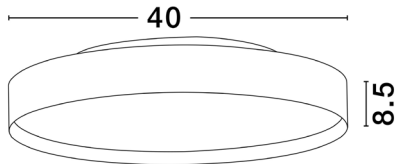

NOVA LUCE

PRODUCT DATASHEET

Version: 001

PRODUCT PHOTOGRAPH

TECHNICAL DRAWING

GENERAL INFORMATION

Product Code	9030533
Collection	Decorative
Product Category	Ceiling
Product Family	Roi
Mounting Location	Ceiling
Application Environment	Indoor
Specifications	

DIMENSION & WEIGHT

LxWxH (cm)	D: 40 H: 8.5
Cut out (cm)	N/A
Weight (Kgr)	2.6

MATERIAL & COLOR

Product Color	Brushed Gold
Body Material	Aluminium & Metal & Acrylic

APPLICATION & MOUNTING

Ambient Working Temp.	Max 45 oC
Type of Protection	IP20
Dimmable	Yes
Type of Dimming	Triac
Mounting type	Surface
Mounting Depth (cm)	N/A
Led Module Replaceable	No
Light Source	LED

Power (Nominal)	37 W
Input voltage (Nominal)	220-240Vac
Mains Frequency	50/60Hz

PHOTOMETRICAL DATA

Luminous Flux	3555 lm
Color Temperature	2700-3000K
Light Color (Designation)	Warm White

WARRANTY

Warranty	3 Years
----------	----------------