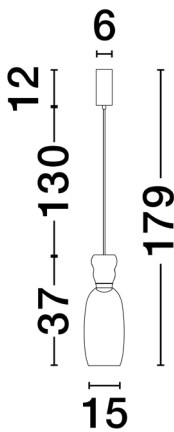

NOVA LUCE

PRODUCT DATASHEET

Version: 001

PRODUCT PHOTOGRAPH

TECHNICAL DRAWING

GENERAL INFORMATION

Product Code	9030546
Collection	Decorative
Product Category	Suspension
Product Family	Pluma
Mounting Location	Ceiling
Application Environment	Indoor
Specifications	

DIMENSION & WEIGHT

LxWxH (cm)	D:15 H:179
Cut out (cm)	N/A
Weight (Kgr)	0.9

MATERIAL & COLOR

Product Color	Gold Green & Yellow
Body Material	Metal & Glass

APPLICATION & MOUNTING

Ambient Working Temp.	Max 45 oC
Type of Protection	IP20
Dimmable	No
Type of Dimming	N/A
Mounting type	Surface
Mounting Depth (cm)	N/A
Led Module Replaceable	No
Light Source	LED

Power (Nominal)	9 W
Input voltage (Nominal)	220-240Vac
Mains Frequency	50/60Hz

PHOTOMETRICAL DATA

Luminous Flux	914 lm
Color Temperature	3000K
Light Color (Designation)	Warm White

WARRANTY

Warranty	3 Years
----------	----------------