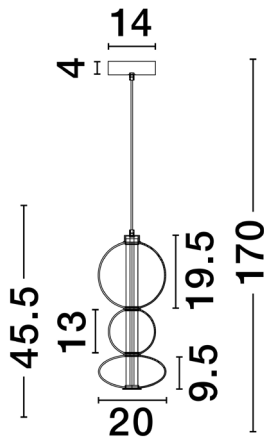

NOVA LUCE

PRODUCT DATASHEET

Version: 001

PRODUCT PHOTOGRAPH

TECHNICAL DRAWING

GENERAL INFORMATION

Product Code	9030555
Collection	Decorative
Product Category	Suspension
Product Family	Bally
Mounting Location	Ceiling
Application Environment	Indoor
Specifications	

DIMENSION & WEIGHT

LxWxH (cm)	D: 20 H: 170
Cut out (cm)	N/A
Weight (Kgr)	1.5

MATERIAL & COLOR

Product Color	Black & Smoky Gray
Body Material	Metal & Glass

APPLICATION & MOUNTING

Ambient Working Temp.	Max 45 oC
Type of Protection	IP20
Dimmable	Yes
Type of Dimming	Triac
Mounting type	Surface
Mounting Depth (cm)	N/A
Led Module Replaceable	No
Light Source	LED

Power (Nominal)	20 W
Input voltage (Nominal)	220-240Vac
Mains Frequency	50/60Hz

PHOTOMETRICAL DATA

Luminous Flux	2686 lm
Color Temperature	3000K
Light Color (Designation)	Warm White

WARRANTY

Warranty	3 Years
----------	----------------