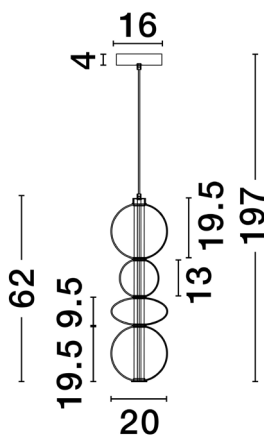

NOVA LUCE

PRODUCT DATASHEET

Version: 001

PRODUCT PHOTOGRAPH

TECHNICAL DRAWING

GENERAL INFORMATION

| | |
|-------------------------|------------|
| Product Code | 9030556 |
| Collection | Decorative |
| Product Category | Suspension |
| Product Family | Bally |
| Mounting Location | Ceiling |
| Application Environment | Indoor |
| Specifications | |

DIMENSION & WEIGHT

| | |
|--------------|--------------|
| LxWxH (cm) | D: 20 H: 197 |
| Cut out (cm) | N/A |
| Weight (Kgr) | 2.2 |

MATERIAL & COLOR

| | |
|---------------|--------------------|
| Product Color | Black & Smoky Gray |
| Body Material | Metal & Glass |

| | |
|-------------------------|-------------------|
| Power (Nominal) | 36 W |
| Input voltage (Nominal) | 220-240Vac |
| Mains Frequency | 50/60Hz |

PHOTOMETRICAL DATA

| | |
|---------------------------|-------------------|
| Luminous Flux | 4619 lm |
| Color Temperature | 3000K |
| Light Color (Designation) | Warm White |