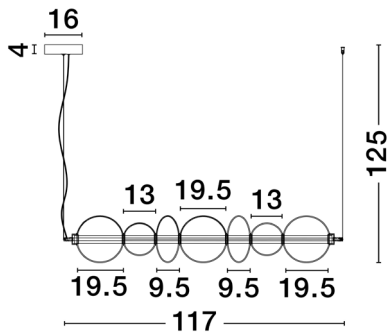

NOVA LUCE

PRODUCT DATASHEET

Version: 001

PRODUCT PHOTOGRAPH

TECHNICAL DRAWING

GENERAL INFORMATION

Product Code	9030557
Collection	Decorative
Product Category	Suspension
Product Family	Bally
Mounting Location	Ceiling
Application Environment	Indoor
Specifications	

DIMENSION & WEIGHT

LxWxH (cm)	L: 117 H: 125
Cut out (cm)	N/A
Weight (Kgr)	3.5

MATERIAL & COLOR

Product Color	Black & Smoky Gray
Body Material	Metal & Glass

APPLICATION & MOUNTING

Ambient Working Temp.	Max 45 oC
Type of Protection	IP20
Dimmable	Yes
Type of Dimming	Triac
Mounting type	Surface
Mounting Depth (cm)	N/A
Led Module Replaceable	No
Light Source	LED

Power (Nominal)	40 W
Input voltage (Nominal)	220-240Vac
Mains Frequency	50/60Hz

PHOTOMETRICAL DATA

Luminous Flux	5094 lm
Color Temperature	3000K
Light Color (Designation)	Warm White

WARRANTY

Warranty	3 Years
----------	----------------