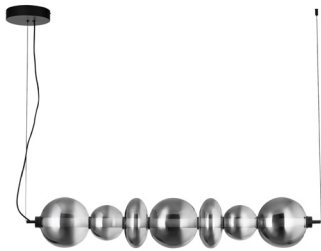

NOVA LUCE

PRODUCT DATASHEET

Version: 001

PRODUCT PHOTOGRAPH

TECHNICAL DRAWING

GENERAL INFORMATION

Product Code	9030557
Collection	Decorative
Product Category	Suspension
Product Family	Bally
Mounting Location	Ceiling
Application Environment	Indoor
Specifications	

DIMENSION & WEIGHT

LxWxH (cm)	L: 117 H: 125
Cut out (cm)	N/A
Weight (Kgr)	3.5

MATERIAL & COLOR

Product Color	Black & Smoky Gray
Body Material	Metal & Glass

APPLICATION & MOUNTING

Ambient Working Temp.	Max 45 oC
Type of Protection	IP20
Dimmable	Yes
Type of Dimming	Triac
Mounting type	Surface
Mounting Depth (cm)	N/A
Led Module Replaceable	No
Light Source	LED