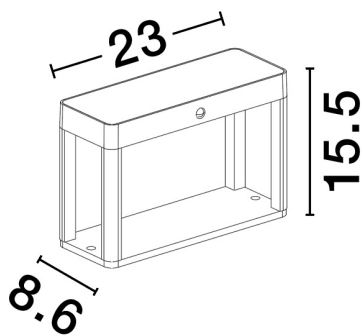

NOVA LUCE

PRODUCT DATASHEET

Version: 001

PRODUCT PHOTOGRAPH

GENERAL INFORMATION

Product Code	9030565
Collection	Outdoor
Product Category	Bollard
Product Family	Berni
Mounting Location	Ground
Application Environment	Outdoor
Specifications	

DIMENSION & WEIGHT

LxWxH (cm)	L: 23 W: 8,6 H: 15,5
Cut out (cm)	N/A
Weight (Kgr)	0.81

TECHNICAL DRAWING

MATERIAL & COLOR

Product Color	Black
Body Material	Aluminium & Glass

APPLICATION & MOUNTING

Ambient Working Temp.	Max 45 oC
Type of Protection	IP65
Dimmable	No
Type of Dimming (Optional)	N/A
Mounting type	Surface
Mounting Depth (cm)	N/A
Led Module Replaceable	No
Light Source	LED

Power (Nominal)	1,7 W
Input voltage (Nominal)	220-240Vac
Mains Frequency	50/60Hz

PHOTOMETRICAL DATA

Luminous Flux	88 lm
Color Temperature	3000 K
Light Color (Designation)	Warm White

WARRANTY

Warranty	3 Years
----------	----------------