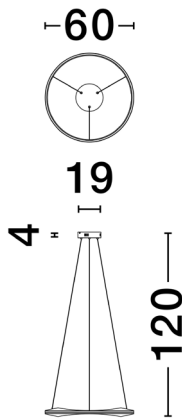

NOVA LUCE

PRODUCT DATASHEET

Version: 001

PRODUCT PHOTOGRAPH

TECHNICAL DRAWING

GENERAL INFORMATION

Product Code	9030642
Collection	Decorative
Product Category	Suspension
Product Family	Dobi
Mounting Location	Ceiling
Application Environment	Indoor
Specifications	

DIMENSION & WEIGHT

LxWxH (cm)	D:60 H:120
Cut out (cm)	N/A
Weight (Kgr)	2.0

MATERIAL & COLOR

Product Color	Sandy Black & Gold
Body Material	Aluminium & Acrylic

APPLICATION & MOUNTING

Ambient Working Temp.	Max 45 oC
Type of Protection	IP20
Dimmable	Yes
Type of Dimming	Dimming with Remote
Mounting type	Surface
Mounting Depth (cm)	N/A
Led Module Replaceable	No
Light Source	LED

Power (Nominal)	32 W
Input voltage (Nominal)	220-240Vac
Mains Frequency	50/60Hz

PHOTOMETRICAL DATA

Luminous Flux	1192 lm
Color Temperature	2700-5000K
Light Color (Designation)	WW - CW

WARRANTY

Warranty	3 Years
----------	----------------