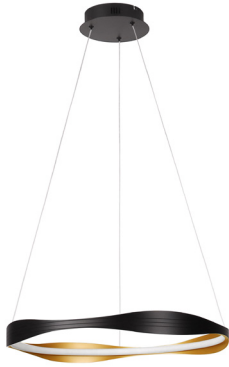

NOVA LUCE

PRODUCT DATASHEET

Version: 001

PRODUCT PHOTOGRAPH

TECHNICAL DRAWING

GENERAL INFORMATION

Product Code	9030642
Collection	Decorative
Product Category	Suspension
Product Family	Dobi
Mounting Location	Ceiling
Application Environment	Indoor
Specifications	

DIMENSION & WEIGHT

LxWxH (cm)	D:60 H:120
Cut out (cm)	N/A
Weight (Kgr)	2.0

MATERIAL & COLOR

Product Color	Sandy Black & Gold
Body Material	Aluminium & Acrylic

APPLICATION & MOUNTING

Ambient Working Temp.	Max 45 oC
Type of Protection	IP20
Dimmable	Yes
Type of Dimming	Dimming with Remote
Mounting type	Surface
Mounting Depth (cm)	N/A
Led Module Replaceable	No
Light Source	LED