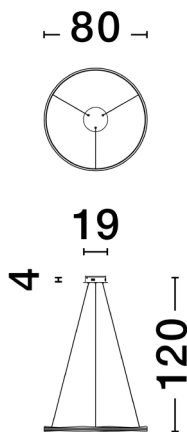

TECHNICAL DRAWING

GENERAL INFORMATION

Product Code	9030643
Collection	Decorative
Product Category	Suspension
Product Family	Dobi
Mounting Location	Ceiling
Application Environment	Indoor
Specifications	

DIMENSION & WEIGHT

LxWxH (cm)	D:80 H:120
Cut out (cm)	N/A
Weight (Kgr)	3.0

MATERIAL & COLOR

Product Color	Sandy Black & Gold
Body Material	Aluminium & Acrylic

APPLICATION & MOUNTING

Ambient Working Temp.	Max 45 oC
Type of Protection	IP20
Dimmable	Yes
Type of Dimming	Dimming with Remote
Mounting type	Surface
Mounting Depth (cm)	N/A
Led Module Replaceable	No
Light Source	LED

NOVA LUCE S.A

Schimatari Viotias
32009, Greece

+30 22620 58 121
+30 22620 56 743

info@novaluce.com
www.novaluce.com