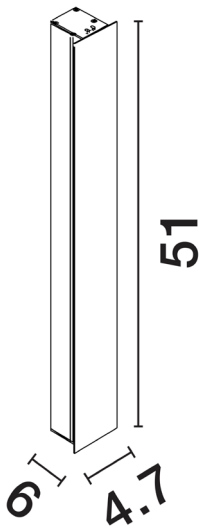

NOVA LUCE

PRODUCT DATASHEET

Version: 001

PRODUCT PHOTOGRAPH

TECHNICAL DRAWING

GENERAL INFORMATION

Product Code	9030707
Collection	Outdoor
Product Category	Wall
Product Family	Path
Mounting Location	Wall
Application Environment	Outdoor
Specifications	Antisalt Protection

DIMENSION & WEIGHT

LxWxH (cm)	L: 51 W: 6 H: 4,7
Cut out (cm)	N/A
Weight (Kgr)	0.622

MATERIAL & COLOR

Product Color	Black
Body Material	Aluminium

APPLICATION & MOUNTING

Ambient Working Temp.	Max 45 oC
Type of Protection	IP65
Dimmable	No
Type of Dimming (Optional)	N/A
Mounting type	Surface
Mounting Depth (cm)	N/A
Led Module Replaceable	No
Light Source	LED

Power (Nominal)	11 W
Input voltage (Nominal)	220-240Vac
Mains Frequency	50/60Hz

PHOTOMETRICAL DATA

Luminous Flux	232 lm
Color Temperature	3000 K
Light Color (Designation)	Warm White

WARRANTY

Warranty	3 Years
----------	----------------