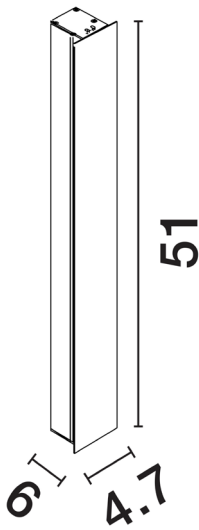

NOVA LUCE

PRODUCT DATASHEET

Version: 001

PRODUCT PHOTOGRAPH

TECHNICAL DRAWING

GENERAL INFORMATION

Product Code	9030708
Collection	Outdoor
Product Category	Wall
Product Family	Path
Mounting Location	Wall
Application Environment	Outdoor
Specifications	Antisalt Protection

DIMENSION & WEIGHT

LxWxH (cm)	L: 51 W: 6 H: 4,7
Cut out (cm)	N/A
Weight (Kgr)	0.622

MATERIAL & COLOR

Product Color	White
Body Material	Aluminium

APPLICATION & MOUNTING

Ambient Working Temp.	Max 45 oC
Type of Protection	IP65
Dimmable	No
Type of Dimming (Optional)	N/A
Mounting type	Surface
Mounting Depth (cm)	N/A
Led Module Replaceable	No
Light Source	LED

NOVA LUCE S.A

Schimatari Viotias
32009, Greece

+30 22620 58 121
+30 22620 56 743

info@novaluce.com
www.novaluce.com