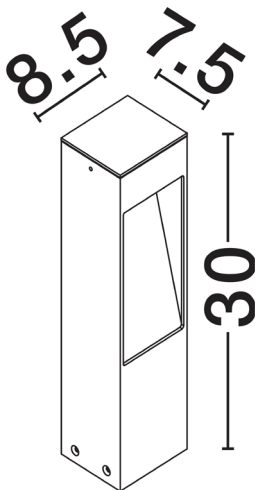

NOVA LUCE

PRODUCT DATASHEET

Version: 001

PRODUCT PHOTOGRAPH

TECHNICAL DRAWING

GENERAL INFORMATION

Product Code	9030903
Collection	Outdoor
Product Category	Bollard
Product Family	Maddi
Mounting Location	Ground
Application Environment	Outdoor
Specifications	Antisalt Protection

DIMENSION & WEIGHT

LxWxH (cm)	L: 8,5 W: 7,5 H: 30
Cut out (cm)	N/A
Weight (Kgr)	1.88

MATERIAL & COLOR

Product Color	Black
Body Material	Aluminium

APPLICATION & MOUNTING

Ambient Working Temp.	Max 45 oC
Type of Protection	IP65
Dimmable	No
Type of Dimming (Optional)	N/A
Mounting type	Surface
Mounting Depth (cm)	N/A
Led Module Replaceable	No
Light Source	LED

Power (Nominal)	7 W
Input voltage (Nominal)	220-240Vac
Mains Frequency	50/60Hz

PHOTOMETRICAL DATA

Luminous Flux	253 lm
Color Temperature	3000 K
Light Color (Designation)	Warm White

WARRANTY

Warranty	3 Years
----------	----------------