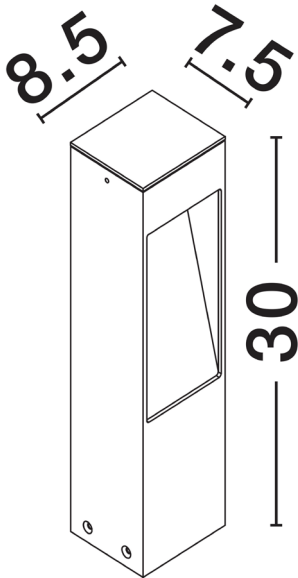

NOVA LUCE

PRODUCT DATASHEET

Version: 001

PRODUCT PHOTOGRAPH

TECHNICAL DRAWING

GENERAL INFORMATION

Product Code	9030904
Collection	Outdoor
Product Category	Bollard
Product Family	Maddi
Mounting Location	Ground
Application Environment	Outdoor
Specifications	Antisalt Protection

DIMENSION & WEIGHT

LxWxH (cm)	L: 8,5 W: 7,5 H: 30
Cut out (cm)	N/A
Weight (Kgr)	1.88

MATERIAL & COLOR

Product Color	Corten
Body Material	Aluminium

APPLICATION & MOUNTING

Ambient Working Temp.	Max 45 oC
Type of Protection	IP65
Dimmable	No
Type of Dimming (Optional)	N/A
Mounting type	Surface
Mounting Depth (cm)	N/A
Led Module Replaceable	No
Light Source	LED

Power (Nominal)	7 W
Input voltage (Nominal)	220-240Vac
Mains Frequency	50/60Hz

PHOTOMETRICAL DATA

Luminous Flux	253 lm
Color Temperature	3000 K
Light Color (Designation)	Warm White

WARRANTY

Warranty	3 Years
----------	----------------