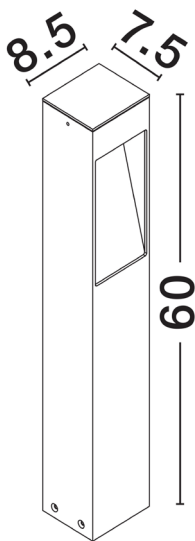

NOVA LUCE

PRODUCT DATASHEET

Version: 001

PRODUCT PHOTOGRAPH

TECHNICAL DRAWING

GENERAL INFORMATION

Product Code	9030906
Collection	Outdoor
Product Category	Bollard
Product Family	Maddi
Mounting Location	Ground
Application Environment	Outdoor
Specifications	Antisalt Protection

DIMENSION & WEIGHT

LxWxH (cm)	L: 8,5 W: 7,5 H: 60
Cut out (cm)	N/A
Weight (Kgr)	1.857

MATERIAL & COLOR

Product Color	Corten
Body Material	Aluminium

APPLICATION & MOUNTING

Ambient Working Temp.	Max 45 oC
Type of Protection	IP65
Dimmable	No
Type of Dimming (Optional)	N/A
Mounting type	Surface
Mounting Depth (cm)	N/A
Led Module Replaceable	No
Light Source	LED

Power (Nominal)	7 W
Input voltage (Nominal)	220-240Vac
Mains Frequency	50/60Hz

PHOTOMETRICAL DATA

Luminous Flux	235 lm
Color Temperature	3000 K
Light Color (Designation)	Warm White

WARRANTY

Warranty	3 Years
----------	----------------