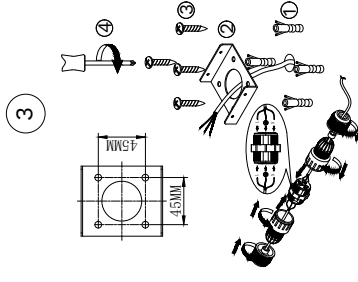

NOVA LUCE

9030903 9030904
9030905 9030906

4X  4X  1X 

Turn off the general switch

Remove the side nuts

Drill holes apply plastic anchors
With screws & connect the wires

Apply the side screws in place

Turn on the general switch