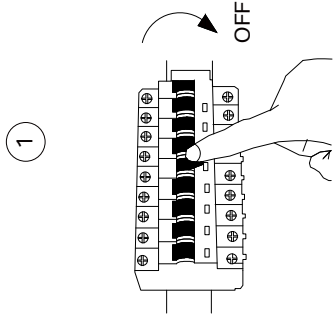

NOVA LUCE

9030903 9030904
9030905 9030906

4X  4X  1X 

Turn off the general switch

Remove the side nuts

Drill holes apply plastic anchors
With screws & connect the wires

Apply the side screws in place

Turn on the general switch