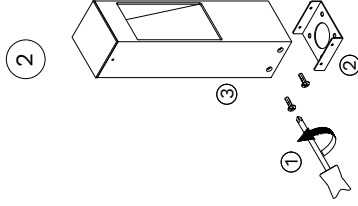

NOVA LUCE

9030903 9030904
9030905 9030906

4X  4X  1X 

Turn off the general switch

Remove the side nuts

Drill holes apply plastic anchors
With screws & connect the wires

Apply the side screws in place

Turn on the general switch