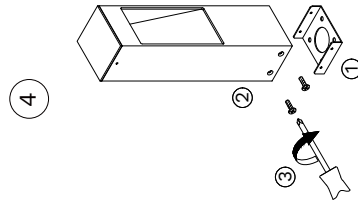

NOVA LUCE

9030903 9030904
9030905 9030906

4X  4X  1X 

Turn off the general switch

Remove the side nuts

Drill holes apply plastic anchors
With screws & connect the wires

Apply the side screws in place

Turn on the general switch