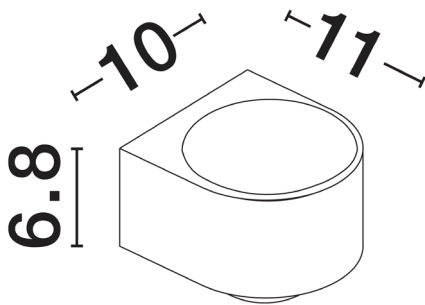

NOVA LUCE

PRODUCT DATASHEET

Version: 001

PRODUCT PHOTOGRAPH

GENERAL INFORMATION

Product Code	9030937
Collection	Outdoor
Product Category	Wall
Product Family	Opera
Mounting Location	Wall
Application Environment	Outdoor
Specifications	Antisalt Protection

DIMENSION & WEIGHT

LxWxH (cm)	L: 10 W: 11 H: 6,8
Cut out (cm)	N/A
Weight (Kgr)	0.75

TECHNICAL DRAWING

MATERIAL & COLOR

Product Color	Black
Body Material	Aluminium & Glass

APPLICATION & MOUNTING

Ambient Working Temp.	Max 45 oC
Type of Protection	IP54
Dimmable	No
Type of Dimming (Optional)	N/A
Mounting type	Surface
Mounting Depth (cm)	N/A
Led Module Replaceable	No
Light Source	LED

Power (Nominal)	11 W
Input voltage (Nominal)	220-240Vac
Mains Frequency	50/60Hz

PHOTOMETRICAL DATA

Luminous Flux	950 lm
Color Temperature	3000 K
Light Color (Designation)	Warm White

WARRANTY

Warranty	3 Years
----------	----------------