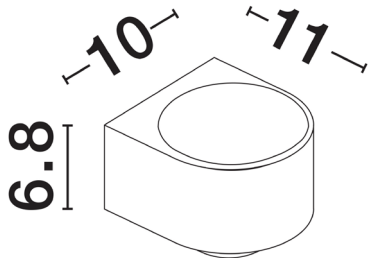

NOVA LUCE

PRODUCT DATASHEET

Version: 001

PRODUCT PHOTOGRAPH

TECHNICAL DRAWING

GENERAL INFORMATION

| | |
|-------------------------|---------------------|
| Product Code | 9030938 |
| Collection | Outdoor |
| Product Category | Wall |
| Product Family | Opera |
| Mounting Location | Wall |
| Application Environment | Outdoor |
| Specifications | Antisalt Protection |

DIMENSION & WEIGHT

| | |
|--------------|--------------------|
| LxWxH (cm) | L: 10 W: 11 H: 6,8 |
| Cut out (cm) | N/A |
| Weight (Kgr) | 0.75 |

MATERIAL & COLOR

| | |
|---------------|-------------------|
| Product Color | Coffee |
| Body Material | Aluminium & Glass |

| | |
|-------------------------|-------------------|
| Power (Nominal) | 11 W |
| Input voltage (Nominal) | 220-240Vac |
| Mains Frequency | 50/60Hz |

PHOTOMETRICAL DATA

| | |
|---------------------------|-------------------|
| Luminous Flux | 950 lm |
| Color Temperature | 3000 K |
| Light Color (Designation) | Warm White |