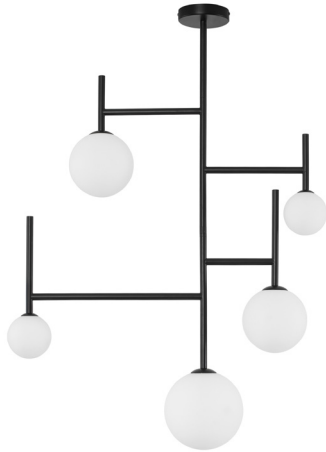

NOVA LUCE

PRODUCT DATASHEET

Version: 001

PRODUCT PHOTOGRAPH

TECHNICAL DRAWING

GENERAL INFORMATION

Product Code	9043304
Collection	Decorative
Product Category	Suspension
Product Family	Licato
Mounting Location	Ceiling
Application Environment	Indoor

DIMENSION & WEIGHT

LxWxH (cm)	D: 73 H: 100
Cut out (cm)	N/A
Weight (Kgr)	2.7

MATERIAL & COLOR

Product Color	Sandy Black & Opal
Body Material	Aluminium & Glass

APPLICATION & MOUNTING

Ambient Working Temp.	Max 45 oC
Type of Protection	IP20
Dimmable	Depends on the lamp
Type of Dimming (Optional)	N/A
Mounting type	Ceiling
Mounting Depth (cm)	N/A
Led Module Replaceable	Yes
Light Source	LED G9