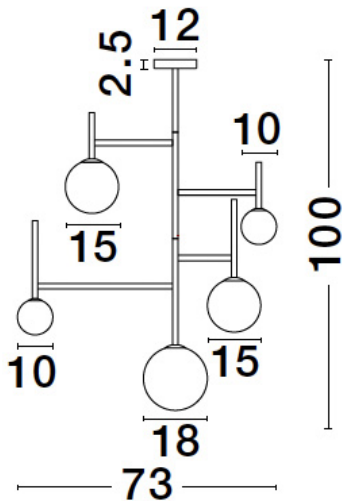

NOVA LUCE

PRODUCT DATASHEET

Version: 001

PRODUCT PHOTOGRAPH

TECHNICAL DRAWING

GENERAL INFORMATION

Product Code	9043304
Collection	Decorative
Product Category	Suspension
Product Family	Licato
Mounting Location	Ceiling
Application Environment	Indoor

DIMENSION & WEIGHT

LxWxH (cm)	D: 73 H: 100
Cut out (cm)	N/A
Weight (Kgr)	2.7

MATERIAL & COLOR

Product Color	Sandy Black & Opal
Body Material	Aluminium & Glass

APPLICATION & MOUNTING

Ambient Working Temp.	Max 45 oC
Type of Protection	IP20
Dimmable	Depends on the lamp
Type of Dimming (Optional)	N/A
Mounting type	Ceiling
Mounting Depth (cm)	N/A
Led Module Replaceable	Yes
Light Source	LED G9

Power (Nominal)	Depends on the lamp
Input voltage (Nominal)	220-240Vac
Mains Frequency	50/60Hz

PHOTOMETRICAL DATA

Luminous Flux	Depends on the lamp
Color Temperature	Depends on the lamp
Light Color (Designation)	N/A