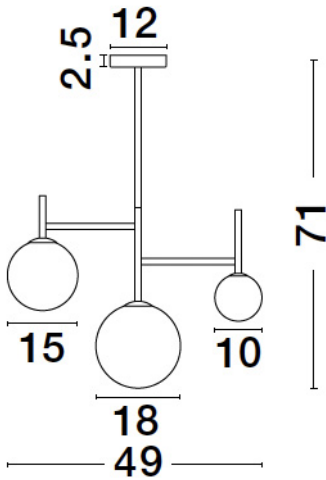

NOVA LUCE

PRODUCT DATASHEET

Version: 001

PRODUCT PHOTOGRAPH

TECHNICAL DRAWING

GENERAL INFORMATION

| | |
|-------------------------|------------|
| Product Code | 9043305 |
| Collection | Decorative |
| Product Category | Suspension |
| Product Family | Blaky |
| Mounting Location | Ceiling |
| Application Environment | Indoor |

DIMENSION & WEIGHT

| | |
|--------------|-------------|
| LxWxH (cm) | D: 49 H: 71 |
| Cut out (cm) | N/A |
| Weight (Kgr) | 1.6 |

MATERIAL & COLOR

| | |
|---------------|--------------------|
| Product Color | Sandy Black & Opal |
| Body Material | Aluminium & Glass |