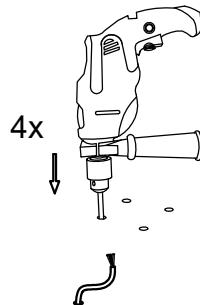

NOVA LUCE

9060246

1

Turn off the general switch

2

Drill holes

3

Apply plastic anchors

4

Apply screws

5

Connect wires

6

Apply side screws

7

Connect wires