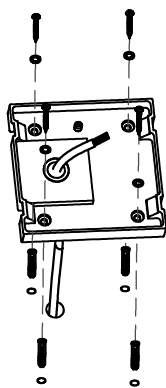

NOVA LUCE

9060246

1

Turn off the general switch

2

Drill holes

3

Apply plastic anchors

4

Apply screws

5

Connect wires

6

Apply side screws

7

Connect wires