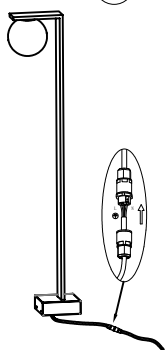

NOVA LUCE

9060246

1

Turn off the general switch

2

Drill holes

3

Apply plastic anchors

4

Apply screws

5

Connect wires

6

Apply side screws

7

Connect wires