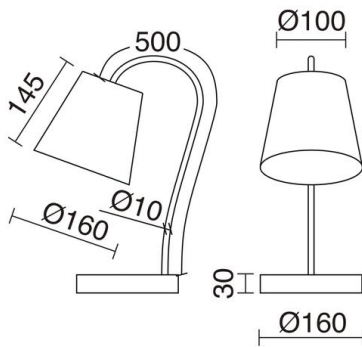

MONTECARLO

907A-G05X1A-02-CB Study lamp MONTECARLO E27 60W Cotton black

Montecarlo family has two types of luminaire: desktop and wall. Both have an elegant design, made of steel and cotton in black color. Incorporate the USB port for charging devices, ideal for decorating residential and hospitality areas.

GENERAL DATA

Category	Floor and Table lamps
Family	Montecarlo
Finish	[CB] Cotton black
Location	Indoor
Installation	Table lamp
Body material	Steel
Diffuser material	Cotton
ETIM class	EC000302
EAN	8433264100230

LIGHT SOURCES AND BEAMS

Sources	E27 HAL G45/CFL G45/LED Bulb G45 60W max.
Lamp included	No

TECHNICAL DATA

Dimensions	Diameter x Length x Height (mm): 160 x 160 x 500
IP	IP20
Protection class	Class I
Frequency	50/60 Hz
Input voltage	110-240V AC V
USB ports charging devices	(1) x 5V 2100mA
Power switches	1
Cable outlets	1
Lead wire length	2,000.0 mm
Rotation angle	360.0 °