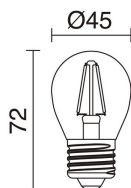

MONTECARLO

907A-G05X1A-02-CB Study lamp MONTECARLO E27 60W Cotton black

RECOMMENDED ACCESSORIES

632H-L0504B-01
Lamp LED FILAMENT E27 LED
Bulb 4W 450lm/450lm CRI80
2000K/2500K White

Input voltage	220-240V AC
Frequency	50/60
Wattage (W)	4.0
IP	IP20