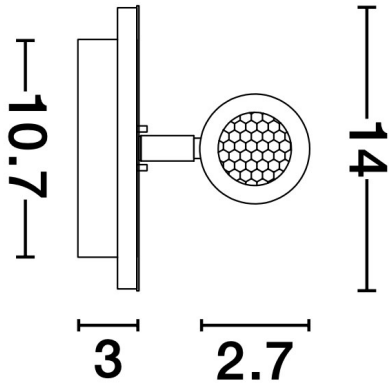

NOVA LUCE

PRODUCT DATASHEET

Version: 001

PRODUCT PHOTOGRAPH

TECHNICAL DRAWING

GENERAL INFORMATION

Product Code	9081221
Collection	Decorative
Product Category	Wall
Product Family	Penor
Mounting Location	Wall
Application Environment	Indoor

DIMENSION & WEIGHT

LxWxH (cm)	L: 14 W: 5.7 H: 14
Cut out (cm)	N/A
Weight (Kgr)	0.5

MATERIAL & COLOR

Product Color	Sandy White
Body Material	Steel & Aluminium & Acrylic

APPLICATION & MOUNTING

Ambient Working Temp.	Max 45 °C
Type of Protection	IP20
Dimmable	No
Type of Dimming (Optional)	N/A
Mounting type	Wall
Mounting Depth (cm)	N/A
Led Module Replaceable	No
Light Source	LED

Power (Nominal)	9W
Input voltage (Nominal)	220-240Vac
Mains Frequency	50/60Hz

PHOTOMETRICAL DATA

Luminous Flux	780 lm
Color Temperature	3000K
Light Color (Designation)	Warm White

WARRANTY

Warranty	3 Years
----------	----------------