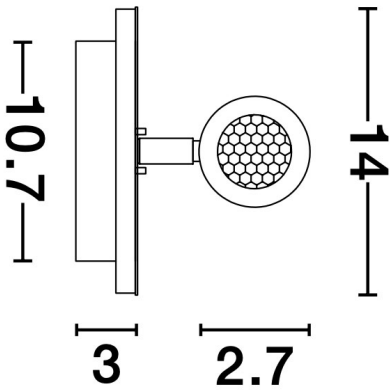

TECHNICAL DRAWING

GENERAL INFORMATION

Product Code	9081222
Collection	Decorative
Product Category	Wall
Product Family	Penor
Mounting Location	Wall
Application Environment	Indoor

DIMENSION & WEIGHT

LxWxH (cm)	L: 14 W: 5.7 H: 14
Cut out (cm)	N/A
Weight (Kgr)	0.5

MATERIAL & COLOR

Product Color	Sandy Black
Body Material	Steel & Aluminium & Acrylic

APPLICATION & MOUNTING

Ambient Working Temp.	Max 45 oC
Type of Protection	IP20
Dimmable	No
Type of Dimming (Optional)	N/A
Mounting type	Wall
Mounting Depth (cm)	N/A
Led Module Replaceable	No
Light Source	LED

NOVA LUCE S.A

Schimatari Viotias
32009, Greece

+30 22620 58 121
+30 22620 56 743

info@novaluce.com
www.novaluce.com