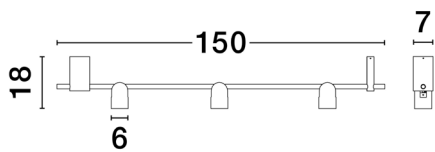

NOVA LUCE

PRODUCT DATASHEET

Version: 001

PRODUCT PHOTOGRAPH

TECHNICAL DRAWING

GENERAL INFORMATION

Product Code	9088132
Collection	Decorative
Product Category	Ceiling
Product Family	Sirmos
Mounting Location	Ceiling
Application Environment	Indoor
Specifications	

DIMENSION & WEIGHT

LxWxH (cm)	L: 150 W: 7 H: 18
Cut out (cm)	N/A
Weight (Kgr)	2.0

MATERIAL & COLOR

Product Color	Champaign Gold & Black
Body Material	Aluminium

APPLICATION & MOUNTING

Ambient Working Temp.	Max 45 oC
Type of Protection	IP20
Dimmable	Yes
Type of Dimming	Triac
Mounting type	Surface
Mounting Depth (cm)	N/A
Led Module Replaceable	No
Light Source	LED