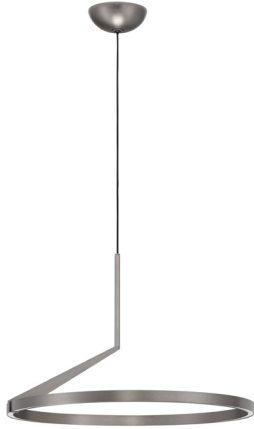

NOVA LUCE

PRODUCT DATASHEET

Version: 001

PRODUCT PHOTOGRAPH

TECHNICAL DRAWING

GENERAL INFORMATION

Product Code	9088139
Collection	Decorative
Product Category	Suspension
Product Family	Tilia
Mounting Location	Ceiling
Application Environment	Indoor
Specifications	

DIMENSION & WEIGHT

LxWxH (cm)	D: 60 H: 250
Cut out (cm)	N/A
Weight (Kgr)	1.9

MATERIAL & COLOR

Product Color	Foggy Nickel
Body Material	Aluminium

APPLICATION & MOUNTING

Ambient Working Temp.	Max 45 oC
Type of Protection	IP20
Dimmable	Yes
Type of Dimming	Triac
Mounting type	Surface
Mounting Depth (cm)	N/A
Led Module Replaceable	No
Light Source	LED