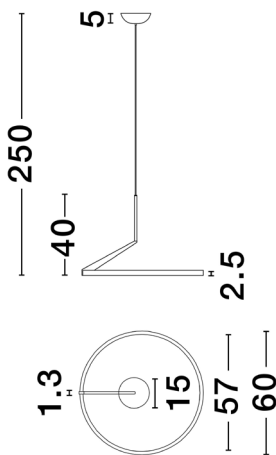

NOVA LUCE

PRODUCT DATASHEET

Version: 001

PRODUCT PHOTOGRAPH

TECHNICAL DRAWING

GENERAL INFORMATION

Product Code	9088139
Collection	Decorative
Product Category	Suspension
Product Family	Tilia
Mounting Location	Ceiling
Application Environment	Indoor
Specifications	

DIMENSION & WEIGHT

LxWxH (cm)	D: 60 H: 250
Cut out (cm)	N/A
Weight (Kgr)	1.9

MATERIAL & COLOR

Product Color	Foggy Nickel
Body Material	Aluminium

APPLICATION & MOUNTING

Ambient Working Temp.	Max 45 oC
Type of Protection	IP20
Dimmable	Yes
Type of Dimming	Triac
Mounting type	Surface
Mounting Depth (cm)	N/A
Led Module Replaceable	No
Light Source	LED

Power (Nominal)	31 W
Input voltage (Nominal)	220-240Vac
Mains Frequency	50/60Hz

PHOTOMETRICAL DATA

Luminous Flux	2210 lm
Color Temperature	2700-3000-4000K
Light Color (Designation)	WW - CW

WARRANTY

Warranty	3 Years
----------	----------------