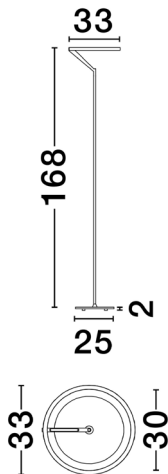

NOVA LUCE

PRODUCT DATASHEET

Version: 001

PRODUCT PHOTOGRAPH

TECHNICAL DRAWING

GENERAL INFORMATION

Product Code	9088142
Collection	Decorative
Product Category	Floor
Product Family	Tilia
Mounting Location	N/A
Application Environment	Indoor
Specifications	

DIMENSION & WEIGHT

LxWxH (cm)	D: 33 H: 168
Cut out (cm)	N/A
Weight (Kgr)	5.0

MATERIAL & COLOR

Product Color	Champaign Gold
Body Material	Aluminium

APPLICATION & MOUNTING

Ambient Working Temp.	Max 45 oC
Type of Protection	IP20
Dimmable	Yes
Type of Dimming	Touch Dimmable
Mounting type	N/A
Mounting Depth (cm)	N/A
Led Module Replaceable	No
Light Source	LED

Power (Nominal)	26 W
Input voltage (Nominal)	220-240Vac
Mains Frequency	50/60Hz

PHOTOMETRICAL DATA

Luminous Flux	1149 lm
Color Temperature	3000K
Light Color (Designation)	Warm White

WARRANTY

Warranty	3 Years
----------	----------------