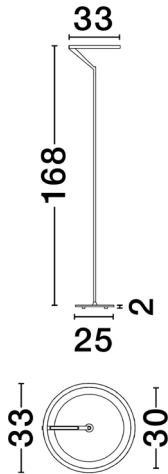

NOVA LUCE

PRODUCT DATASHEET

Version: 001

PRODUCT PHOTOGRAPH

TECHNICAL DRAWING

GENERAL INFORMATION

Product Code	9088143
Collection	Decorative
Product Category	Floor
Product Family	Tilia
Mounting Location	N/A
Application Environment	Indoor
Specifications	

DIMENSION & WEIGHT

LxWxH (cm)	D: 33 H: 168
Cut out (cm)	N/A
Weight (Kgr)	4.9

MATERIAL & COLOR

Product Color	Foggy Nickel
Body Material	Aluminium

APPLICATION & MOUNTING

Ambient Working Temp.	Max 45 oC
Type of Protection	IP20
Dimmable	Yes
Type of Dimming	Touch Dimmable
Mounting type	N/A
Mounting Depth (cm)	N/A
Led Module Replaceable	No
Light Source	LED

Power (Nominal)	26 W
Input voltage (Nominal)	220-240Vac
Mains Frequency	50/60Hz

PHOTOMETRICAL DATA

Luminous Flux	1149 lm
Color Temperature	3000K
Light Color (Designation)	Warm White

WARRANTY

Warranty	3 Years
----------	----------------