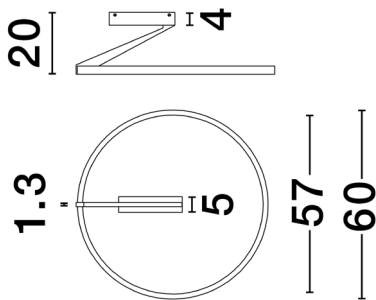

NOVA LUCE

PRODUCT DATASHEET

Version: 001

PRODUCT PHOTOGRAPH

TECHNICAL DRAWING

GENERAL INFORMATION

Product Code	9088147
Collection	Decorative
Product Category	Ceiling
Product Family	Tilia
Mounting Location	Ceiling
Application Environment	Indoor
Specifications	

DIMENSION & WEIGHT

LxWxH (cm)	D: 60 H: 20
Cut out (cm)	N/A
Weight (Kgr)	0.0

MATERIAL & COLOR

Product Color	Black
Body Material	Aluminium

APPLICATION & MOUNTING

Ambient Working Temp.	Max 45 oC
Type of Protection	IP20
Dimmable	Yes
Type of Dimming	Triac
Mounting type	Surface
Mounting Depth (cm)	N/A
Led Module Replaceable	No
Light Source	LED

NOVA LUCE S.A

Schimatari Viotias
32009, Greece

+30 22620 58 121
+30 22620 56 743

info@novaluce.com
www.novaluce.com