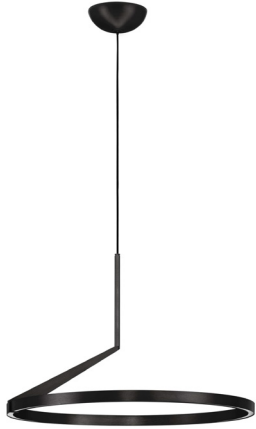

NOVA LUCE

PRODUCT DATASHEET

Version: 001

PRODUCT PHOTOGRAPH

TECHNICAL DRAWING

GENERAL INFORMATION

Product Code	9088148
Collection	Decorative
Product Category	Suspension
Product Family	Tilia
Mounting Location	Ceiling
Application Environment	Indoor
Specifications	

DIMENSION & WEIGHT

LxWxH (cm)	D: 60 H: 250
Cut out (cm)	N/A
Weight (Kgr)	0.0

MATERIAL & COLOR

Product Color	Black
Body Material	Aluminium

APPLICATION & MOUNTING

Ambient Working Temp.	Max 45 oC
Type of Protection	IP20
Dimmable	Yes
Type of Dimming	Triac
Mounting type	Surface
Mounting Depth (cm)	N/A
Led Module Replaceable	No
Light Source	LED