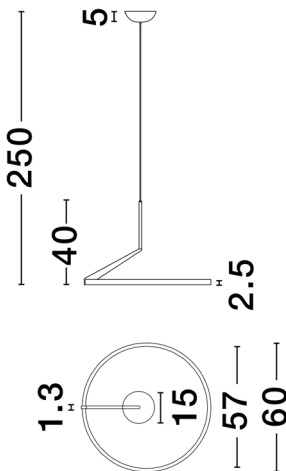

NOVA LUCE

PRODUCT DATASHEET

Version: 001

PRODUCT PHOTOGRAPH

TECHNICAL DRAWING

GENERAL INFORMATION

Product Code	9088148
Collection	Decorative
Product Category	Suspension
Product Family	Tilia
Mounting Location	Ceiling
Application Environment	Indoor
Specifications	

DIMENSION & WEIGHT

LxWxH (cm)	D: 60 H: 250
Cut out (cm)	N/A
Weight (Kgr)	0.0

MATERIAL & COLOR

Product Color	Black
Body Material	Aluminium

APPLICATION & MOUNTING

Ambient Working Temp.	Max 45 oC
Type of Protection	IP20
Dimmable	Yes
Type of Dimming	Triac
Mounting type	Surface
Mounting Depth (cm)	N/A
Led Module Replaceable	No
Light Source	LED

Power (Nominal)	31 W
Input voltage (Nominal)	220-240Vac
Mains Frequency	50/60Hz

PHOTOMETRICAL DATA

Luminous Flux	2210 lm
Color Temperature	2700-3000-4000K
Light Color (Designation)	WW - CW

WARRANTY

Warranty	3 Years
----------	----------------